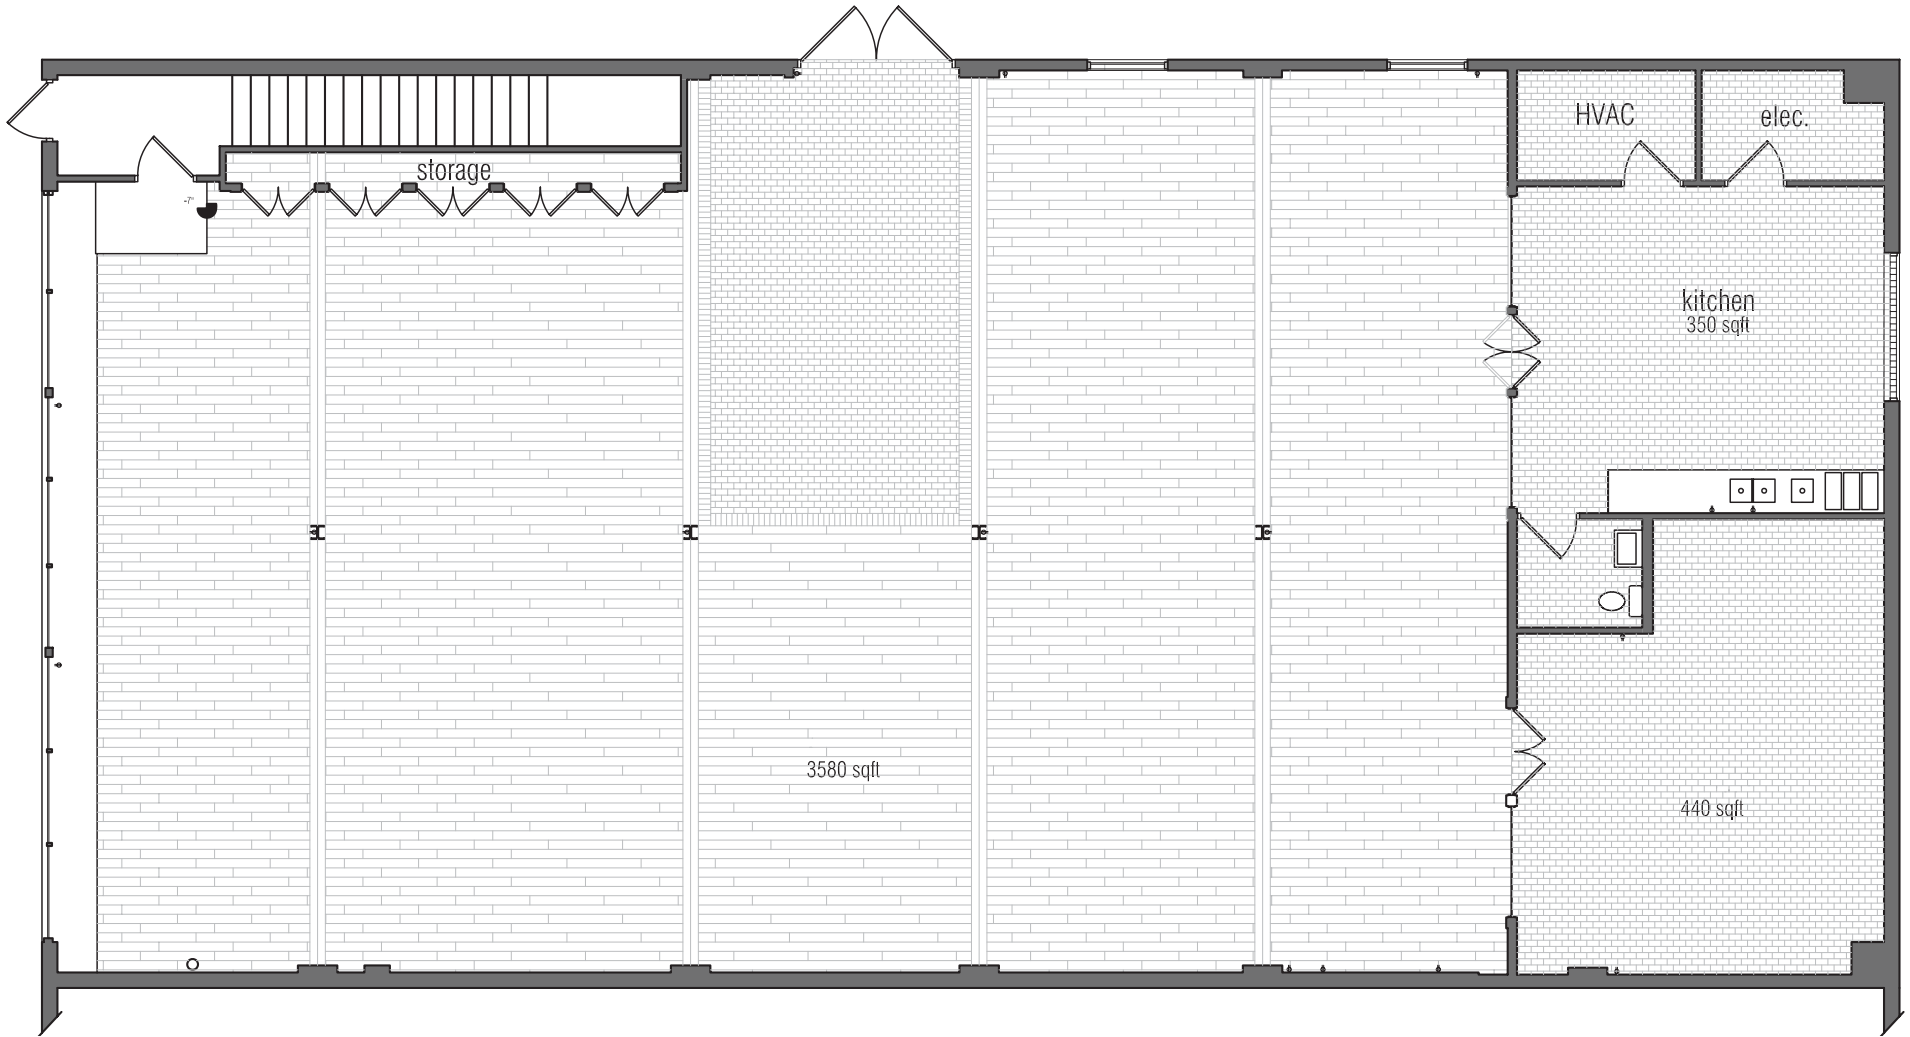

SOUTHWEST BLVD

PARKING LOT

122 SOUTHWEST BLVD

5,000 sf total