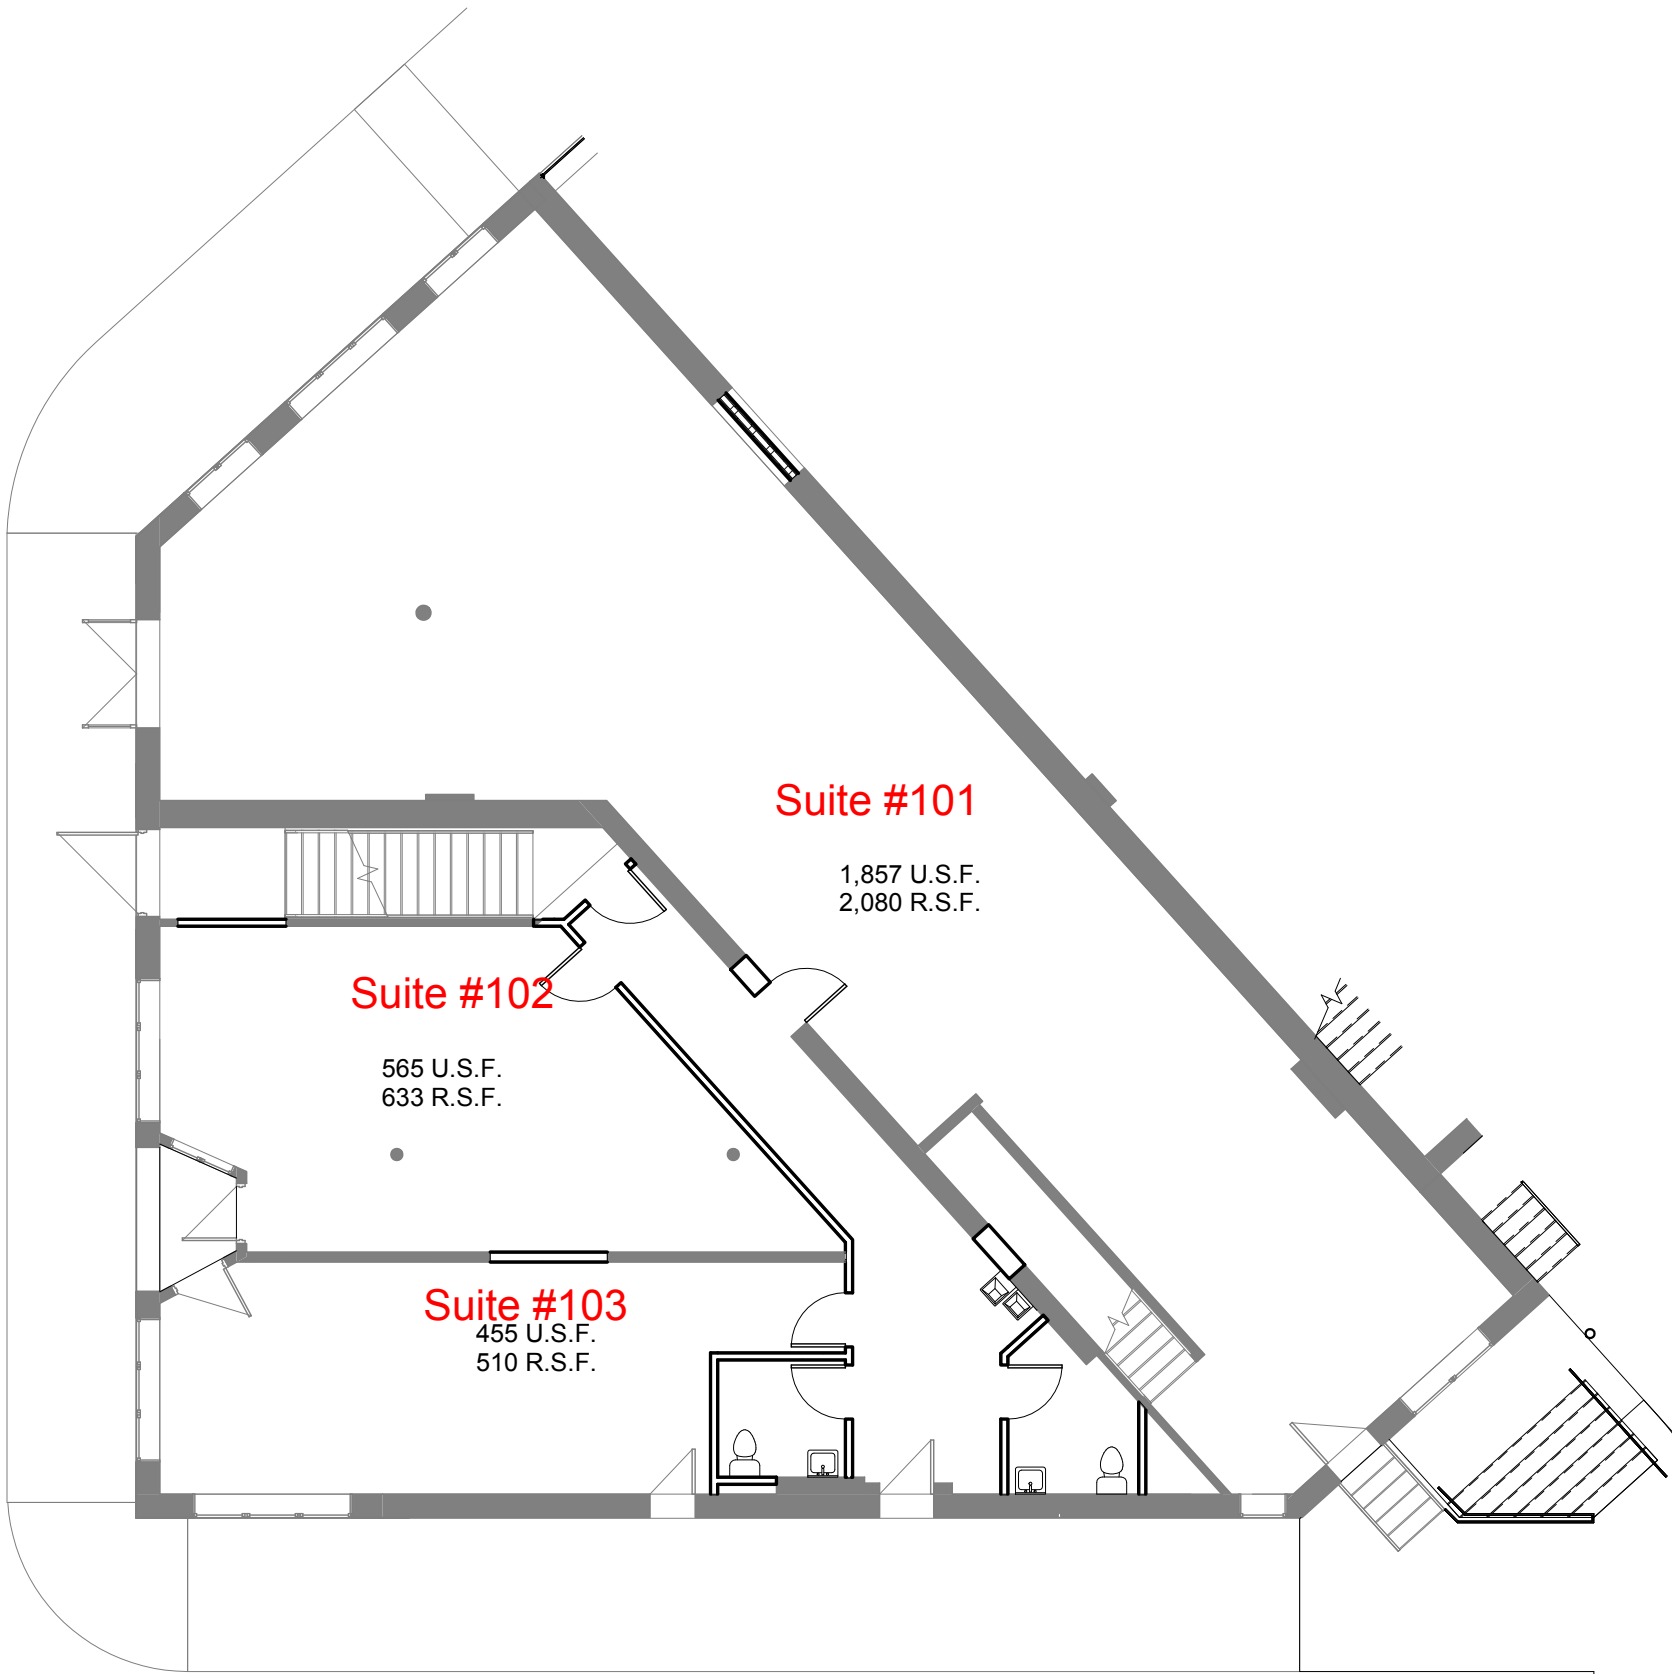

LOWER LEVEL PLAN

1ST FLOOR PLAN

BROADWAY BANK 2045 BROADWAY BLVD KANSAS CITY, MO 64108	11.26 2019	FLOOR PLANS 3/32" = 1'-0"
--	---------------	---------------------------------