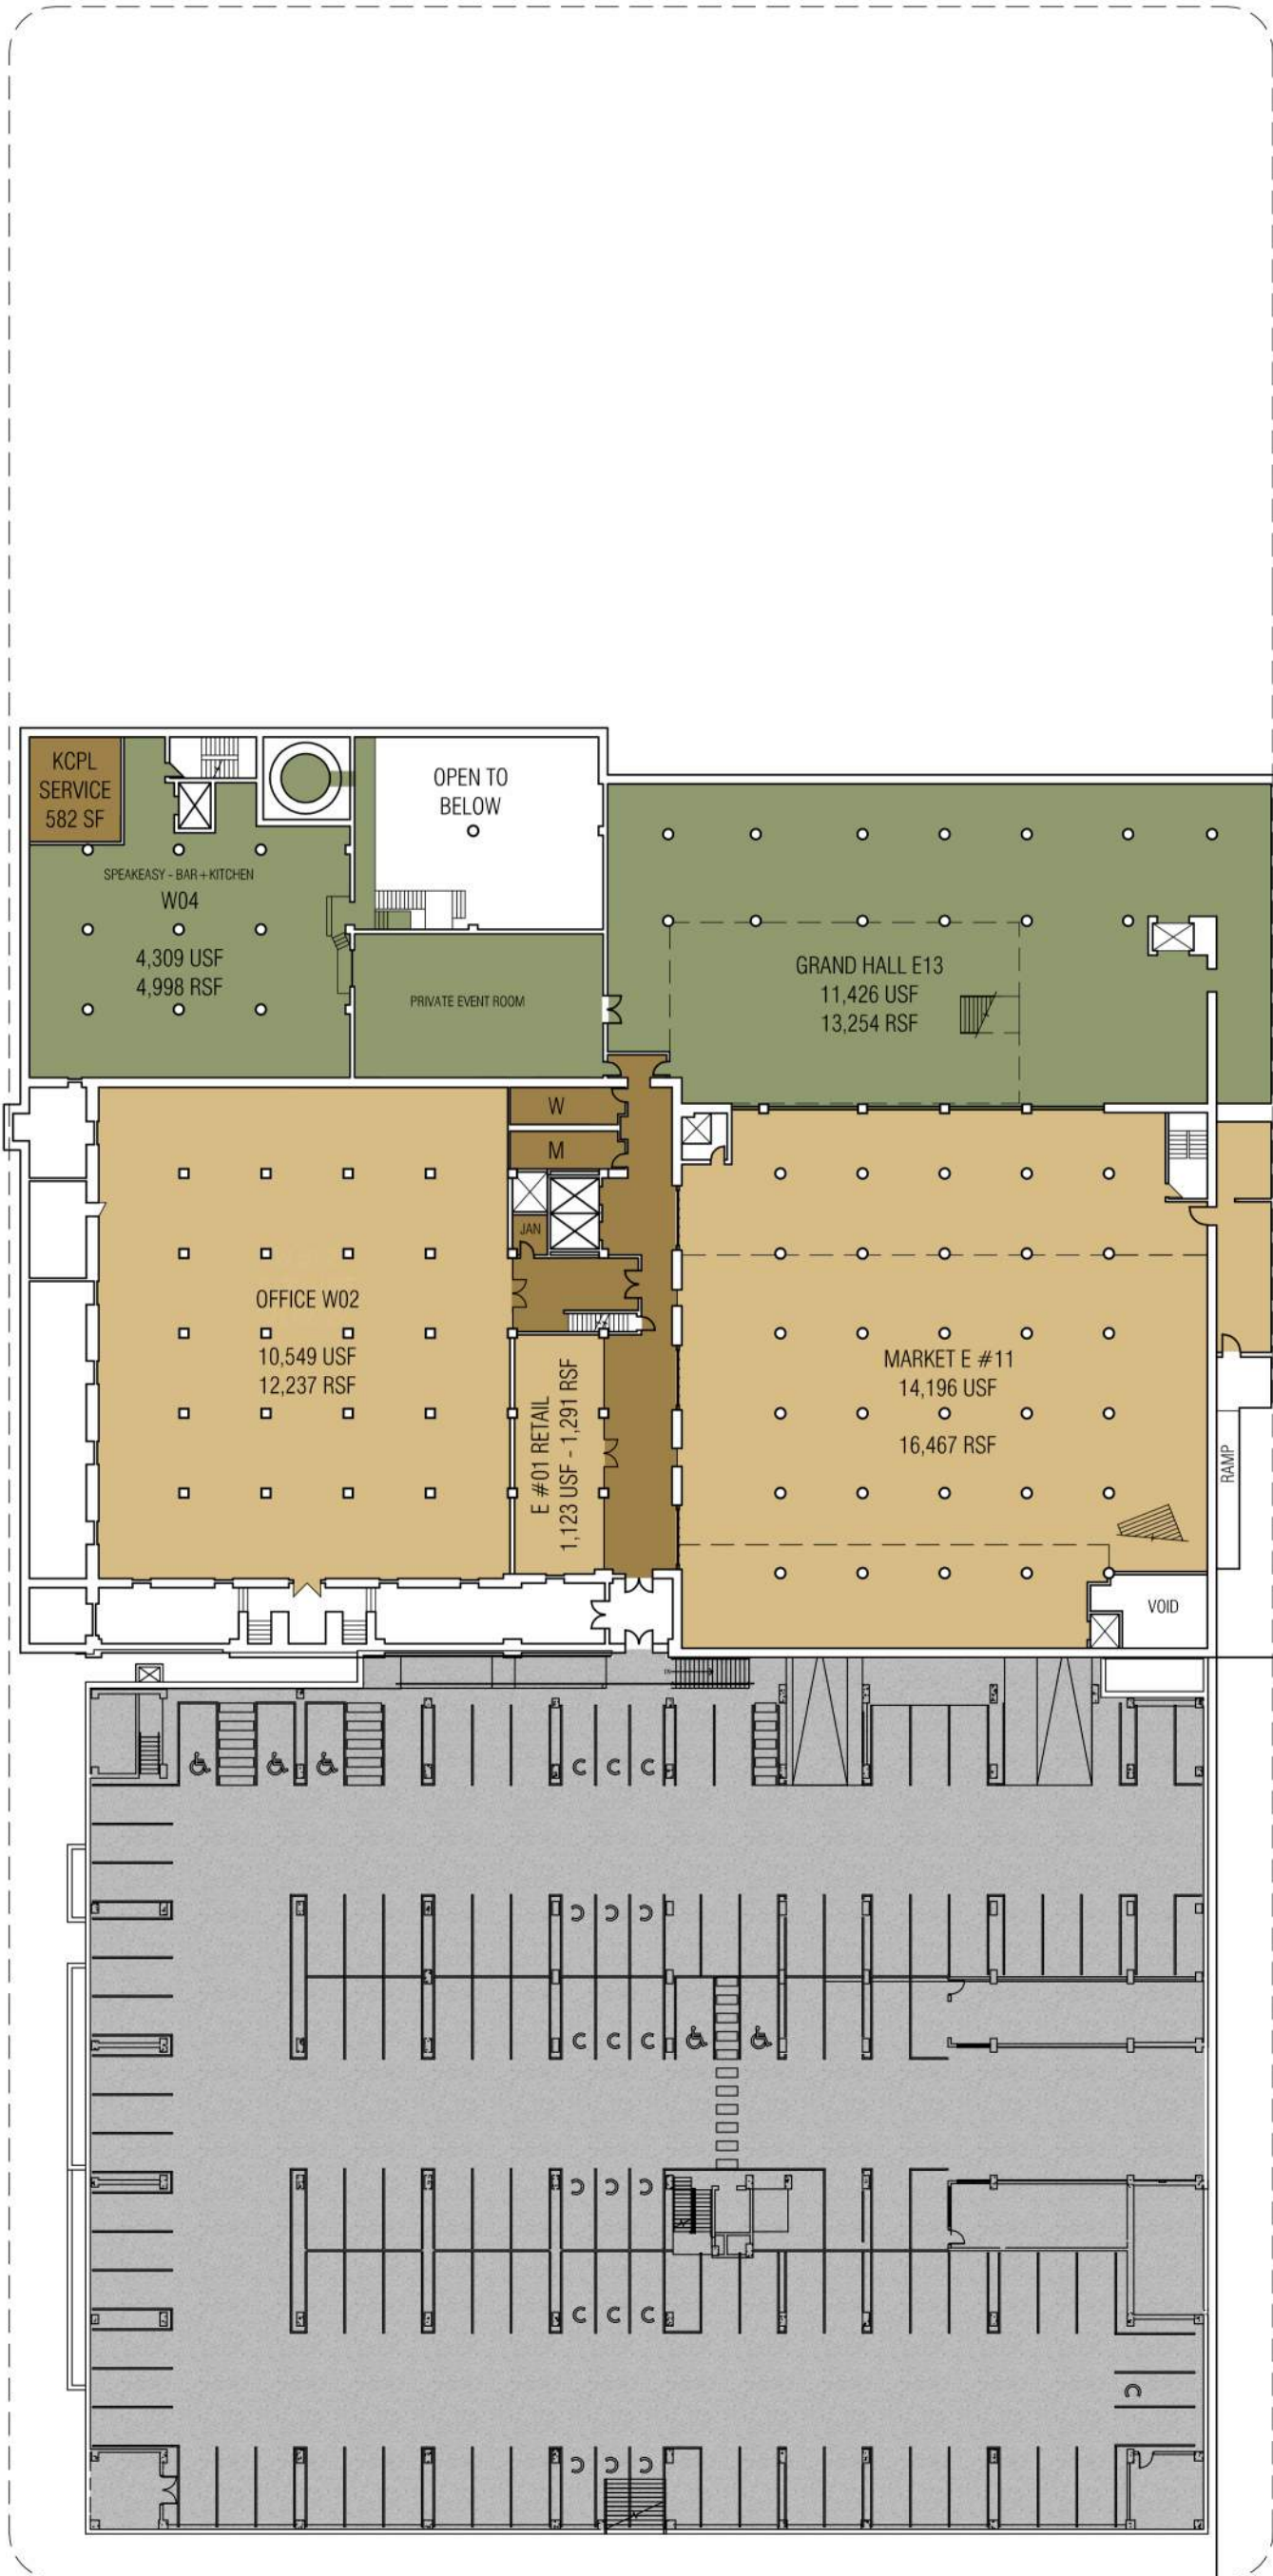

E 17TH STREET

E 18TH STREET

E 17TH STREET

GRAND BLVD

MC GEE STREET

E 18TH STREET

**KC STAR - GRAND PLACE** MARKET-WORK PLACE  
 MASTER PLAN - GROUND LEVEL

28 FEBRUARY 2023

E 17TH STREET

GRAND BLVD

MCGEE STREET

E 18TH STREET

**KC STAR - GRAND PLACE** MARKET-WORK PLACE  
 MASTER PLAN - LEVEL 1

28 FEBRUARY 2023

E 17TH STREET

E 18TH STREET

E 17TH STREET

GRAND BLVD

MCGEE STREET

E 18TH STREET

**KC STAR - GRAND PLACE** MARKET-WORK PLACE  
 MASTER PLAN - LEVEL 5

28 FEBRUARY 2023

E 17TH STREET

GRAND BLVD

MCGEE STREET

E 18TH STREET

**KC STAR - GRAND PLACE** MARKET-WORK PLACE  
 MASTER PLAN - LEVEL 6

28 FEBRUARY 2023

E 17TH STREET

GRAND BLVD

MCGEE STREET

E 18TH STREET